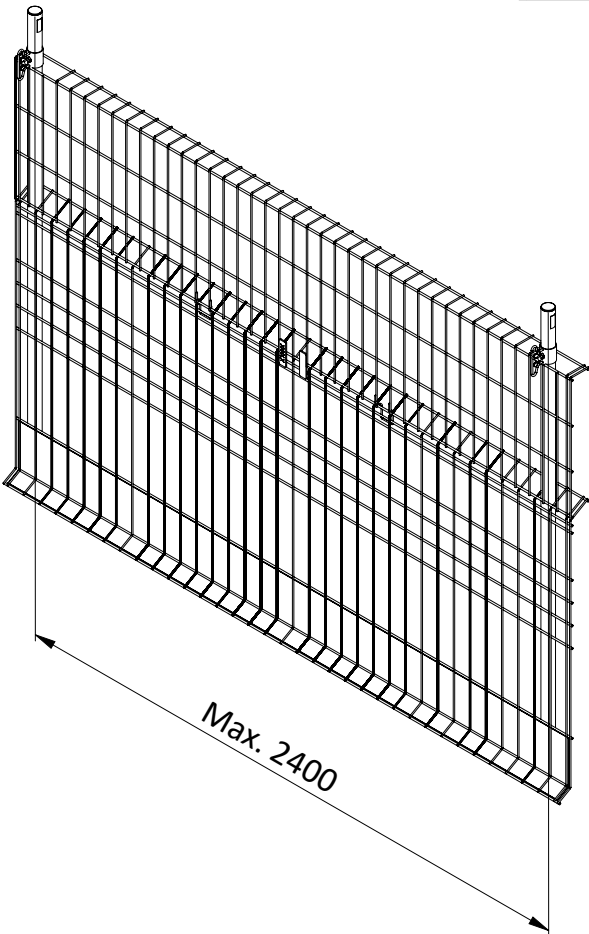

5.

6.

7.

www.vertemax.com