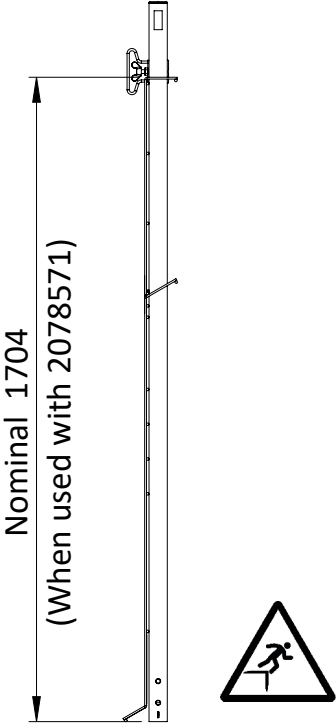

5.

6.

7.

www.vertemax.com