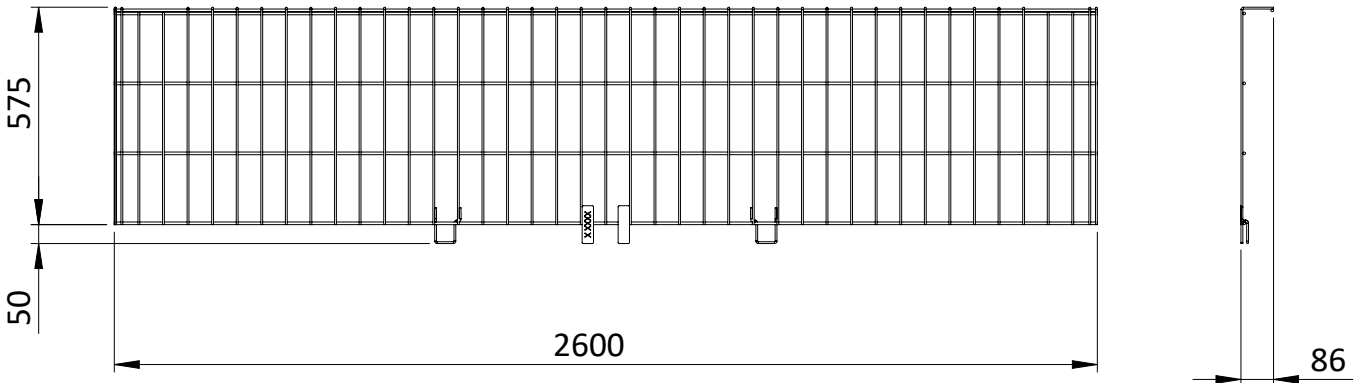

TD 2022612

Name: TSL 2600 MK2 90° Make up Barrier
Weight: 8.4 kg
Standard: EN 13374-A
Material: Steel - Powder Coated
Dimensions: mm

This Technical Document must always be used in conjunction with **vertemax's General Qualifications** -See below

1. Always plan your work and installation
2. Always select the right equipment
3. Always regularly inspect your system