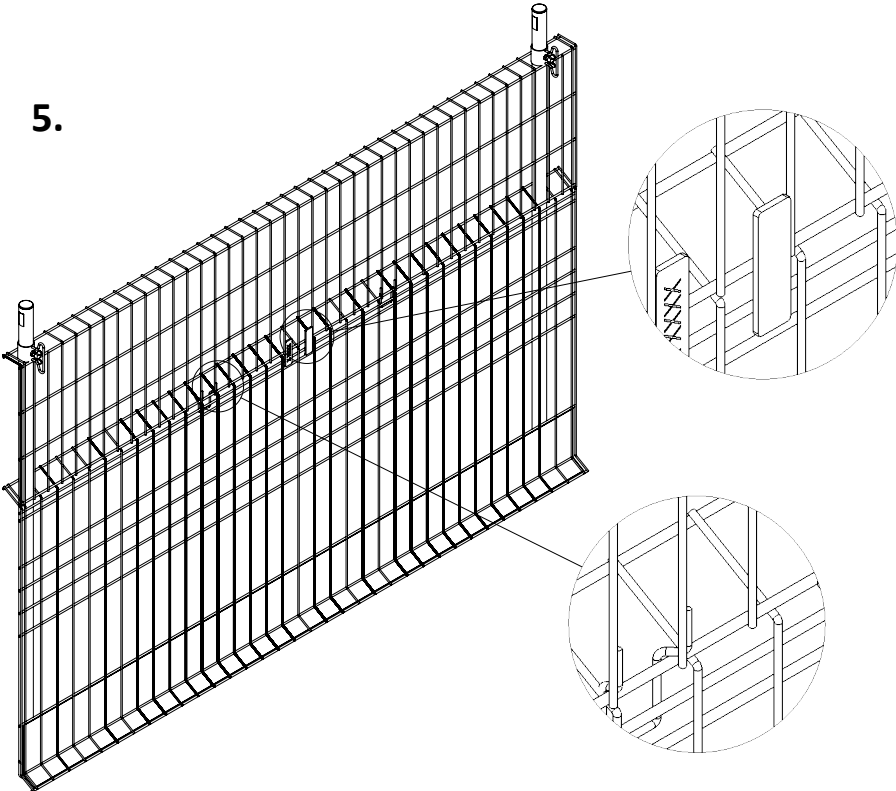

5.

6.

7.

www.vertemax.com